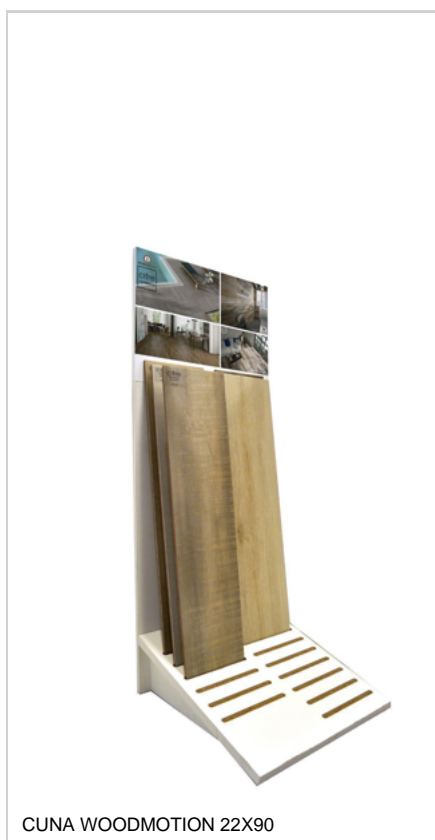

DISPLAYS

PACKING

Size	TYPE OF PRODU...	units/box	m²/box	kg/box	boxes/pallet	m²/pallet	kg/pallet
20x120 (8"x48")	Base	5	1.20	30.97	36	43.20	1115
22.5x90 (9"x36")	Base	6	1.22	22.26	60	73.20	1336
25x150 (10"x60")	Base	3	1.13	29.76	36	40.68	1071

WARNING Packaging details. These details are only for guidance purposes. The contents may vary. Please contact our sales representatives for precise details