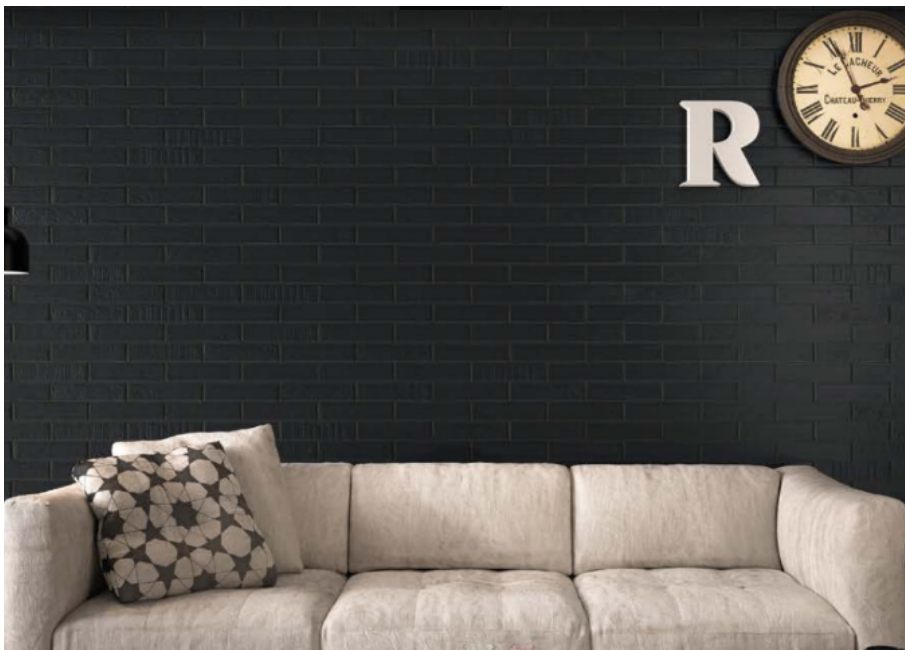

Colours available:

Kotto Gesso brick non-rectified

Kotto Carbone brick non-rectified

Kotto Brick										
Size (cm)	Item	pcs / box	m ² / box	m ² / pallet	kg / m ²	Wall / Floor	Type of material	Int / Ext	Slip Rating	Origin
6x25	Kotto Carbone brick non-rectified 06KA9 (black)	34	0.51	50.50	20.00	F	GP	I/E	Euro R10	IT
6x25	Kotto Gesso brick non-rectified 068P0 (white)	34	0.51	50.50	20.00	F	GP	I/E	Euro R10	IT