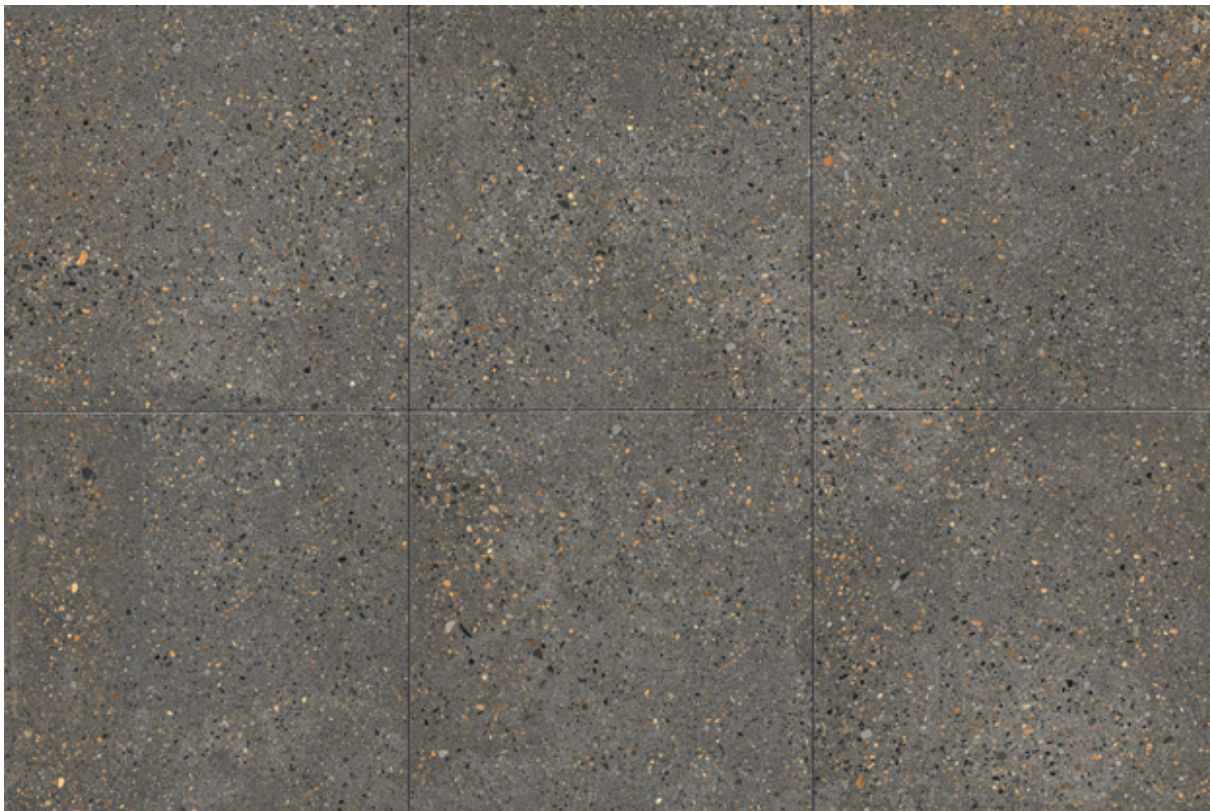

Waikiki Charcoal panel

Variation is an inherent property of tiles and stone. Sizes are nominal and may vary between manufacturers. Sizes may include a joint. Tiles supplied may vary from samples provided.