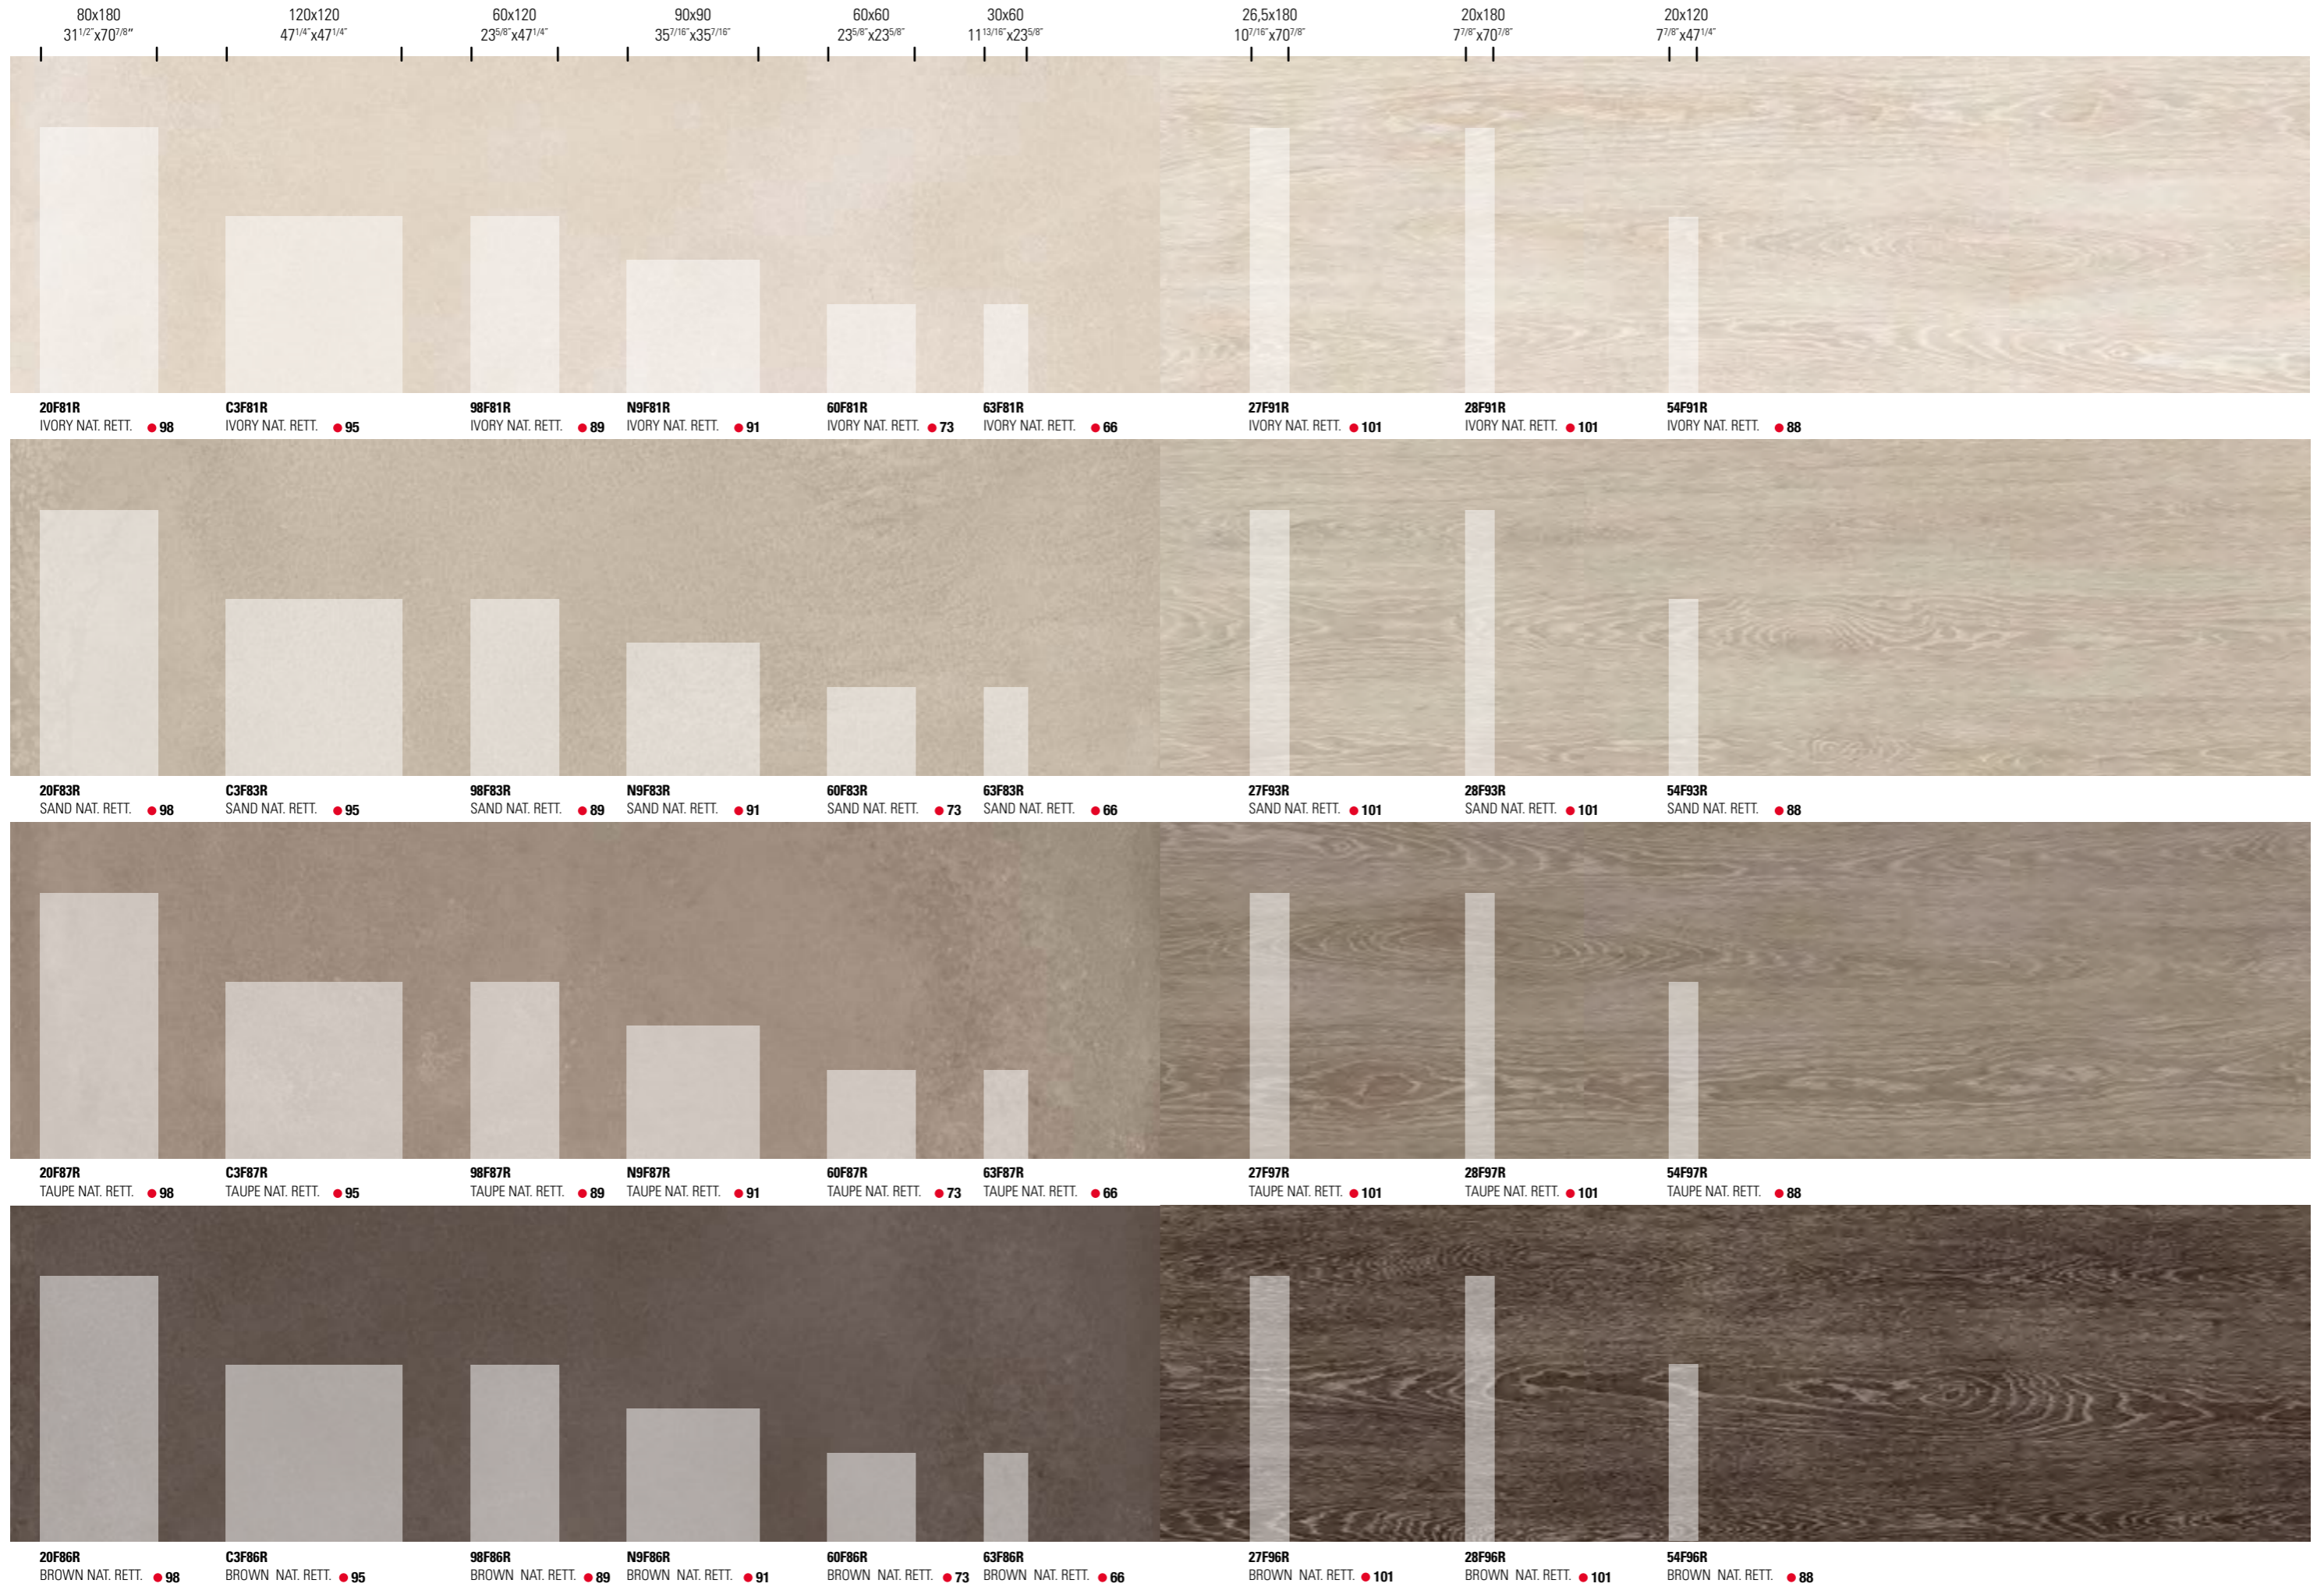

8

NUANCE

CALDI

FREDDI

Concrete caldi

Fashion wood caldi

Majolica caldi

Majolica Shiny