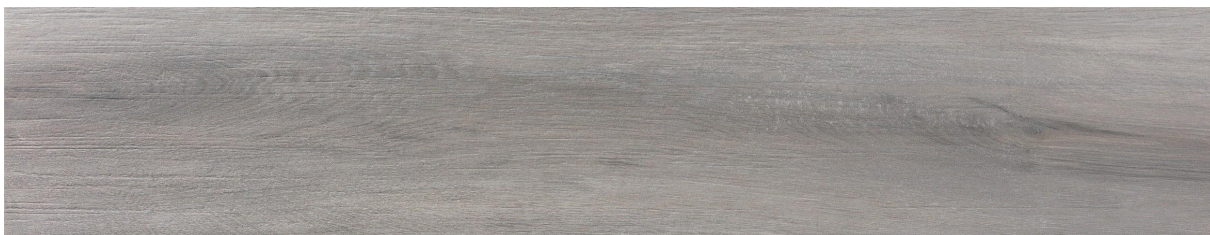

Colours available:

Borneo Ivory

Borneo Gris

Borneo Taupe

Borneo Roble

Variation is an inherent property of tiles and stone. Sizes are nominal and may vary between manufacturers. Sizes may include a joint. Tiles supplied may vary from samples provided.

Borneo										
Size (cm)	Item	pcs / box	m ² / box	m ² / pallet	kg / m ²	Wall / Floor	Type of material	Int / Ext	Slip Rating	Origin
23x120	Borneo Gris matte	5	1.38	62.10	22.77	W, F	GP	I	P3	SP
23x120	Borneo Ivory matte	5	1.38	62.10	22.77	W, F	GP	I	P3	SP
23x120	Borneo Roble external	5	1.38	62.10	22.77	W, F	GP	E	-	SP
23x120	Borneo Roble matte	5	1.38	62.10	22.77	W, F	GP	I	P3	SP
23x120	Borneo Taupe external	5	1.38	62.10	22.77	W, F	GP	E	-	SP
23x120	Borneo Taupe matte	5	1.38	62.10	22.77	W, F	GP	I	P3	SP

Borneo Ivory

Variation is an inherent property of tiles and stone. Sizes are nominal and may vary between manufacturers. Sizes may include a joint. Tiles supplied may vary from samples provided.

Borneo Gris