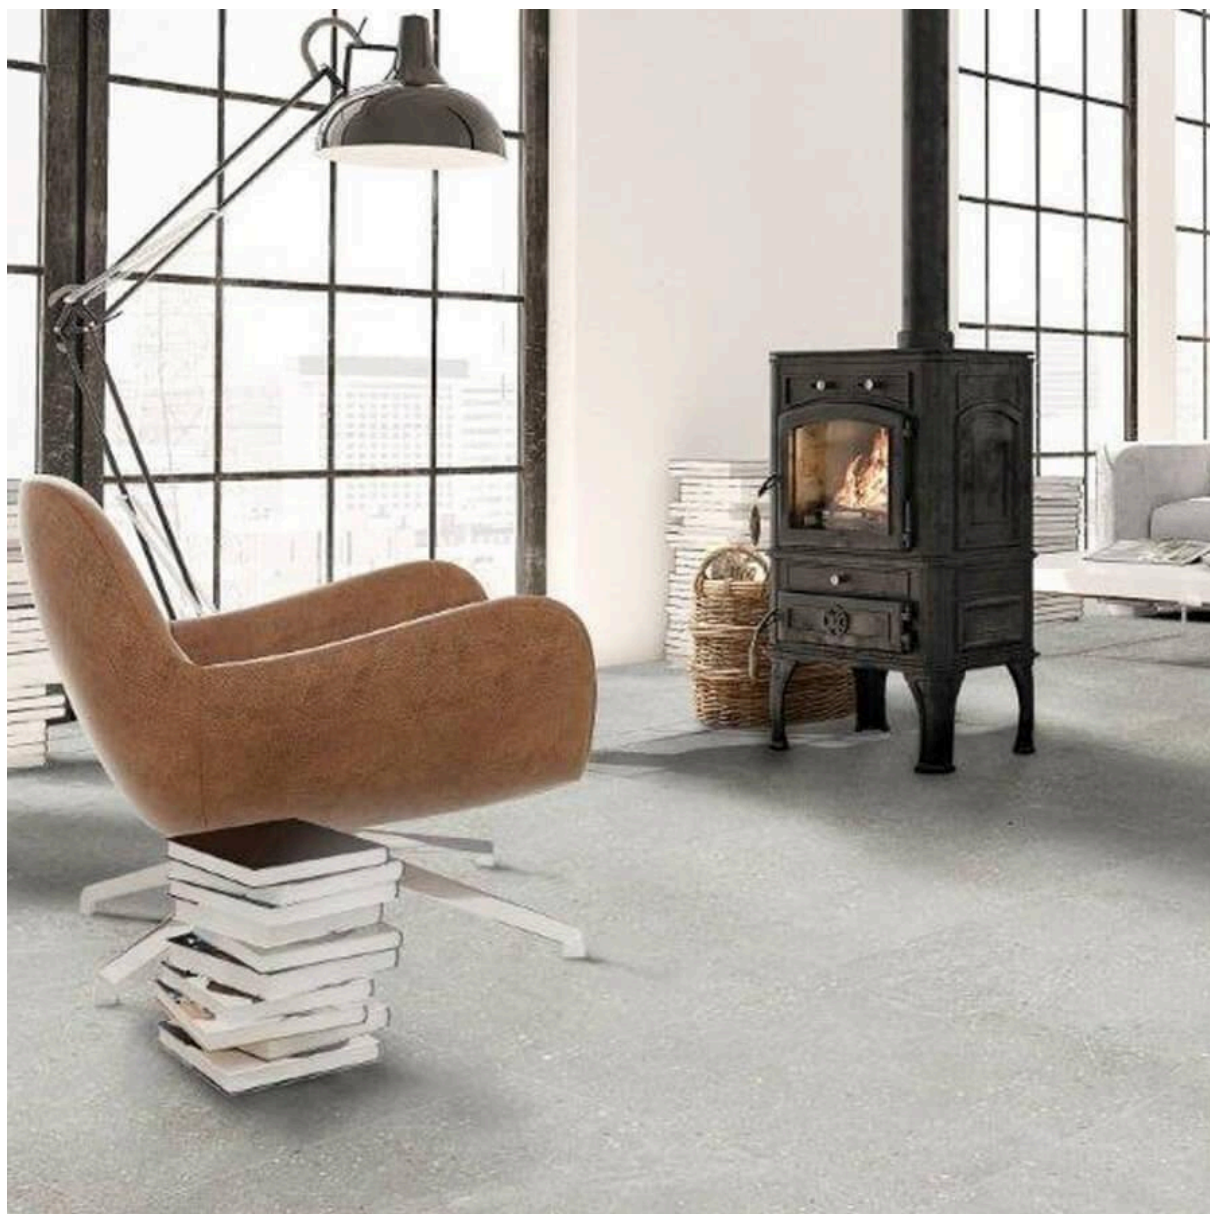

Variation is an inherent property of tiles and stone. Sizes are nominal and may vary between manufacturers. Sizes may include a joint. Tiles supplied may vary from samples provided.