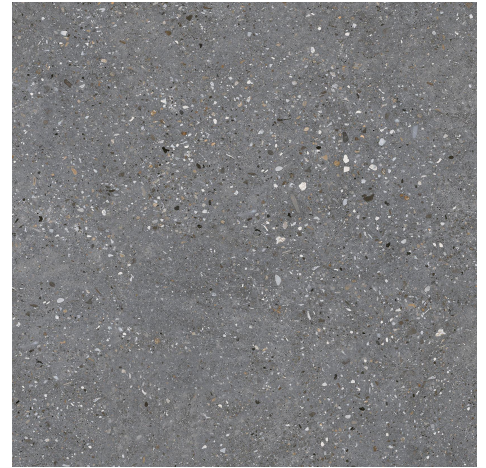

## Colours available:

Dream White

Dream Pearl Light Grey

Dream Ash Dark Grey

Dream										
Size (cm)	Item	pcs / box	m <sup>2</sup> / box	m <sup>2</sup> / pallet	kg / m <sup>2</sup>	Wall / Floor	Type of material	Int / Ext	Slip Rating	Origin
30x30	Dream Ash Dark Grey matte rectified	11	0.99	57.42	22.64	W, F	GP	I	P2	CH
30x60	Dream Ash Dark Grey matte rectified	8	1.44	57.60	22.57	W, F	GP	I	P2	CH
60x60	Dream Ash Dark Grey lappato rectified	4	1.44	57.60	22.57	W, F	GP	I	-	CH
60x60	Dream Ash Dark Grey matte rectified	4	1.44	57.60	22.57	W, F	GP	I	P2	CH
60x60	Dream Pearl Light Grey lappato rectified	4	1.44	57.60	22.57	W, F	GP	I	-	CH
30x60	Dream White matte rectified	8	1.44	57.60	22.57	W, F	GP	I	P2	CH
60x60	Dream White lappato rectified	4	1.44	57.60	22.57	W, F	GP	I	-	CH
60x60	Dream White matte rectified	4	1.44	57.60	22.57	W, F	GP	I	P2	CH