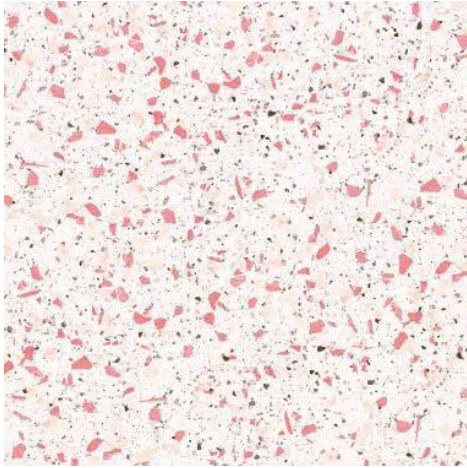

## Colours available:

Imperial Terrazzo Pink

Imperial Terrazzo Blue

Imperial Terrazzo Caleido

Imperial Terrazzo										
Size (cm)	Item	pcs / box	m <sup>2</sup> / box	m <sup>2</sup> / pallet	kg / m <sup>2</sup>	Wall / Floor	Type of material	Int / Ext	Slip Rating	Origin
<b>30x30 Imperial Terrazzo</b>										
30x30	Imperial Terrazzo Blue matte (3003)	16	1.44	53.28	21.88	F	GP	I	P5	CH
30x30	Imperial Terrazzo Caleido matte (3007)	16	1.44	53.28	21.88	F	GP	I	P5	CH
30x30	Imperial Terrazzo Pink matte (3006)	16	1.44	53.28	21.88	F	GP	I	P5	CH
<b>30x60 Imperial Terrazzo</b>										
30x60	Imperial Terrazzo Blue matte (3603)	8	1.44	57.60	21.88	F	GP	I	P5	CH
30x60	Imperial Terrazzo Caleido matte (3607)	8	1.44	57.60	21.88	F	GP	I	P5	CH
30x60	Imperial Terrazzo Pink matte (3606)	8	1.44	57.60	21.88	F	GP	I	P5	CH
<b>60x60 Imperial Terrazzo</b>										
60x60	Imperial Terrazzo Blue matte (6003)	4	1.44	51.84	21.88	F	GP	I	P5	CH

Variation is an inherent property of tiles and stone. Sizes are nominal and may vary between manufacturers. Sizes may include a joint. Tiles supplied may vary from samples provided.

**Imperial Terrazzo Pink matte**

**Imperial Terrazzo Blue**

Variation is an inherent property of tiles and stone. Sizes are nominal and may vary between manufacturers. Sizes may include a joint. Tiles supplied may vary from samples provided.