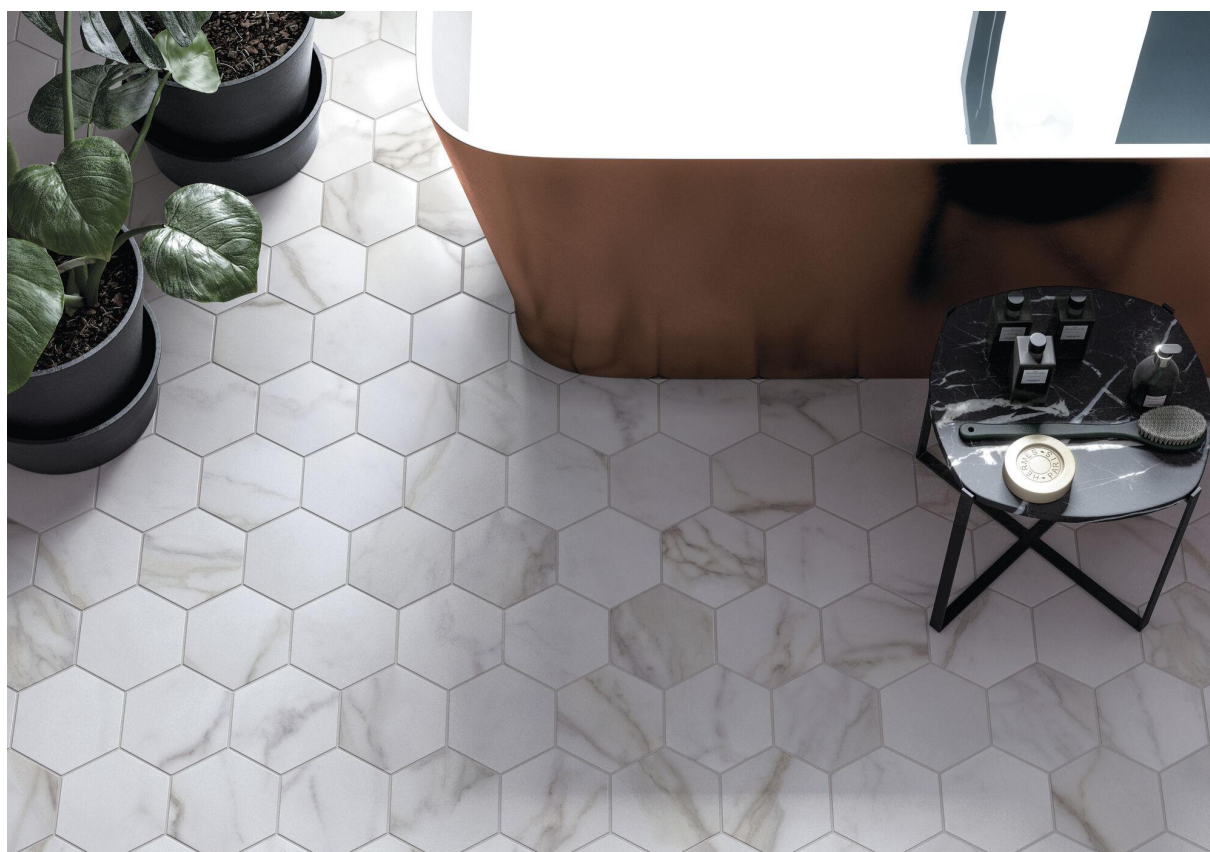

Diamond Gold Hexagonals

Variation is an inherent property of tiles and stone. Sizes are nominal and may vary between manufacturers. Sizes may include a joint. Tiles supplied may vary from samples provided.