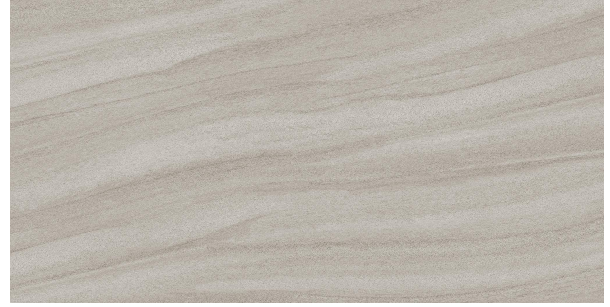

Bathroom Combos										
Size (cm)	Item	pcs / box	m <sup>2</sup> / box	m <sup>2</sup> / pallet	kg / m <sup>2</sup>	Wall / Floor	Type of material	Int / Ext	Slip Rating	Origin
30x30	Calacatta matte non-rectified (floor) 5257	8	0.72	75.60	18.75	F	GP	I	-	CH
30x45	Calacatta matte non-rectified (wall) 5257	6	0.81	87.48	14.81	W	CER	I	-	CH
30x30	Charm Grey matte (floor) FD36074FC	15	1.35	97.20	16.30	F	CER	I	-	CH
30x60	Charm Grey gloss (wall) W36074	8	1.44	57.60	15.97	W	CER	I	-	CH
30x30	Franklin Beige Smoke matte (floor) FD0672BC	15	1.35	97.20	16.30	F	CER	I	-	CH
30x60	Franklin Beige Smoke gloss (wall) D0672	8	1.44	57.60	15.97	W	CER	I	-	CH
30x30	Franklin Grey Smoke matte (floor) FD0671BC	15	1.35	97.20	16.30	F	CER	I	-	CH
30x60	Franklin Grey Smoke gloss (wall) D0671	8	1.44	57.60	15.97	W	CER	I	-	CH
30x30	Franklin Travertine White matte (floor) FD0021BC	15	1.35	97.20	16.30	F	CER	I	-	CH
30x60	Franklin Travertine White gloss (wall) D0021	8	1.44	57.60	15.97	W	CER	I	-	CH
30x30	Lava Grey matte (floor) FD3136BC <b>NEW</b>	15	1.35	-	16.30	F	CER	I	-	CH
30x60	Lava Grey gloss (wall) 3136 <b>NEW</b>	8	1.44	-	15.97	W	CER	I	-	CH
30x60	Lava Light Grey gloss (wall) 3131 <b>NEW</b>	8	1.44	-	15.97	W	CER	I	-	CH
30x30	New Luni 2.0 matte (floor) FD90598BC	15	1.35	64.80	16.30	F	CER	I	-	CH
30x60	New Luni 2.0 gloss (wall) JR90598	8	1.44	57.60	15.97	W	CER	I	-	CH
30x30	Statuario matte non-rectified (floor) 5282	8	0.72	75.60	18.75	F	GP	I	-	CH
30x30	Statuario matte (floor) FAP82967D	15	1.35	97.20	15.19	F	CER	I	-	CH

Variation is an inherent property of tiles and stone. Sizes are nominal and may vary between manufacturers. Sizes may include a joint. Tiles supplied may vary from samples provided.

Lava Light Grey gloss (wall)

Lava Grey gloss (wall)

Lava Grey matte (floor)

Lava Grey and Light Grey bathroom floor and wall

Variation is an inherent property of tiles and stone. Sizes are nominal and may vary between manufacturers. Sizes may include a joint. Tiles supplied may vary from samples provided.