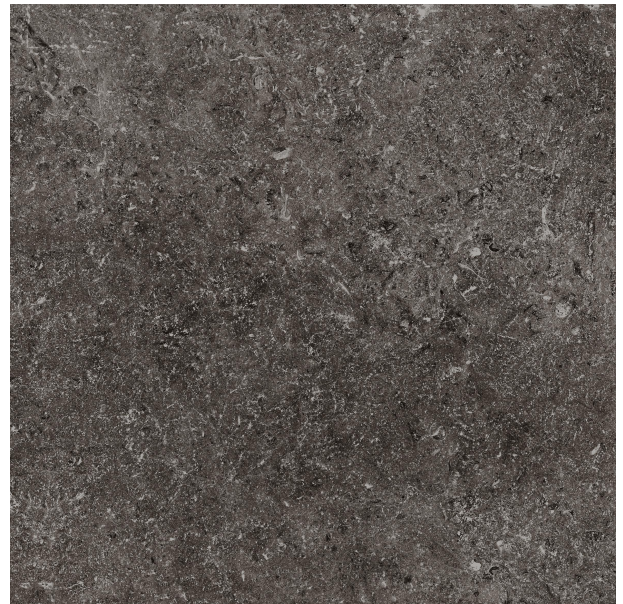

Colours available:

Mystery White

Precious Beige

Shadow Grey

Rare Dark

Variation is an inherent property of tiles and stone. Sizes are nominal and may vary between manufacturers. Sizes may include a joint. Tiles supplied may vary from samples provided.

Secret Stone [Cotto D'este]										
Size (cm)	Item	pcs / box	m ² / box	m ² / pallet	kg / m ²	Wall / Floor	Type of material	Int / Ext	Slip Rating	Origin
30x60	Mystery White natural	6	1.08	34.56	24.54	F	GP	I	Euro R10	IT
60x60	Mystery White external (grip)	3	1.08	34.56	31.94	F	GP	E	Euro R11	IT
60x60	Mystery White natural	3	1.08	34.56	31.94	F	GP	I	Euro R10	IT
30x60	Precious Beige natural	6	1.08	34.56	24.54	F	GP	I	Euro R10	IT
60x60	Precious Beige external (grip)	3	1.08	34.56	31.94	F	GP	E	Euro R11	IT
60x60	Precious Beige natural	3	1.08	34.56	31.94	F	GP	I	Euro R10	IT
30x60	Shadow Grey natural	6	1.08	34.56	24.54	F	GP	I	Euro R10	IT
60x60	Shadow Grey external (grip)	3	1.08	34.56	31.94	F	GP	E	Euro R11	IT
60x60	Shadow Grey natural	3	1.08	34.56	31.94	F	GP	I	Euro R10	IT
30x60	Rare Dark natural	6	1.08	34.56	24.54	F	GP	I	Euro R10	IT
60x60	Rare Dark external (grip)	3	1.08	34.56	31.94	F	GP	E	Euro R11	IT
60x60	Rare Dark natural	3	1.08	34.56	31.94	F	GP	I	Euro R10	IT